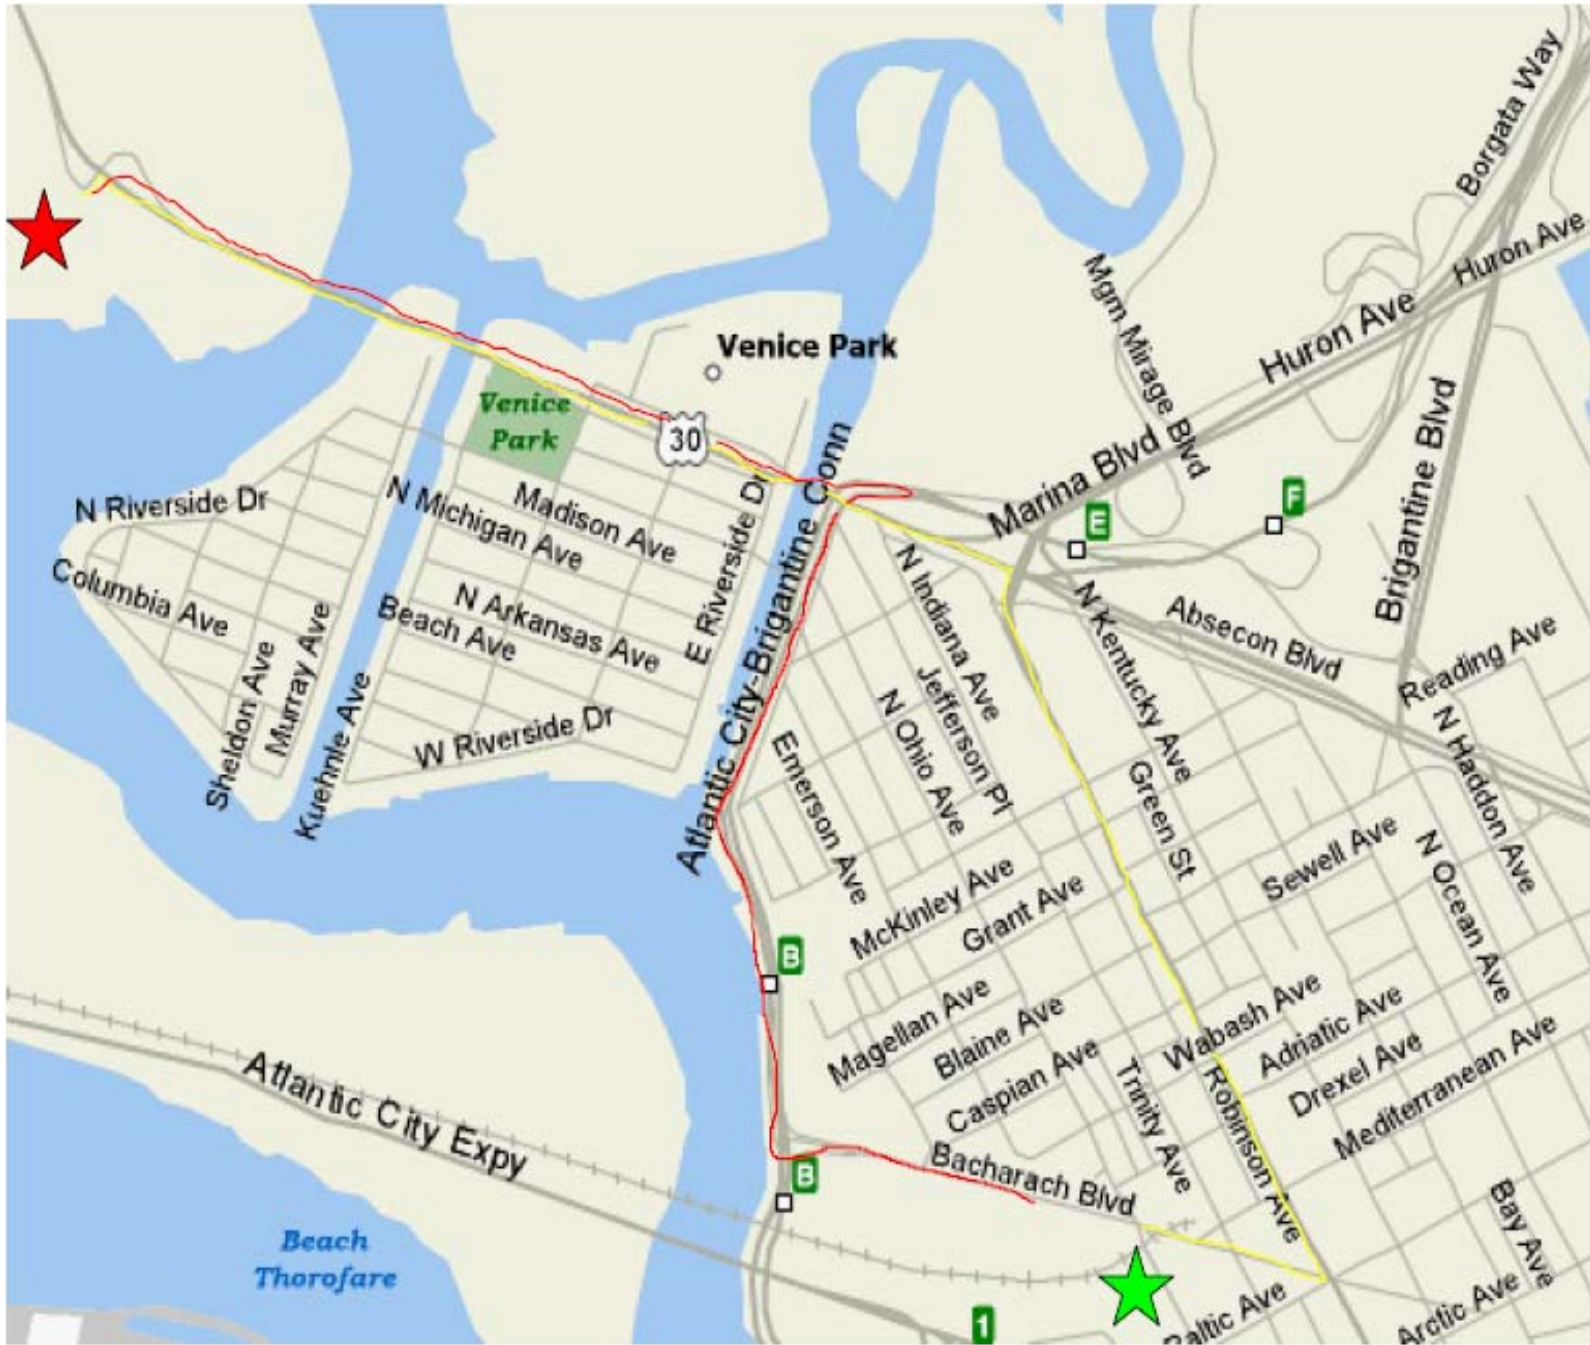

STAGING LOT MAP

Staging Lot

Convention Center

Connector Route- Rt. 30 South Follow signs for tunnel

Secondary Route- Rt. 30 South to Dr. Martin L King JR Blvd, make right on Bacharach Blvd.

Max Height of the Brigantine Connector is- 14'-0". Longer trailers may have difficulty making a left onto Bacharach Blvd. after exiting the connector.